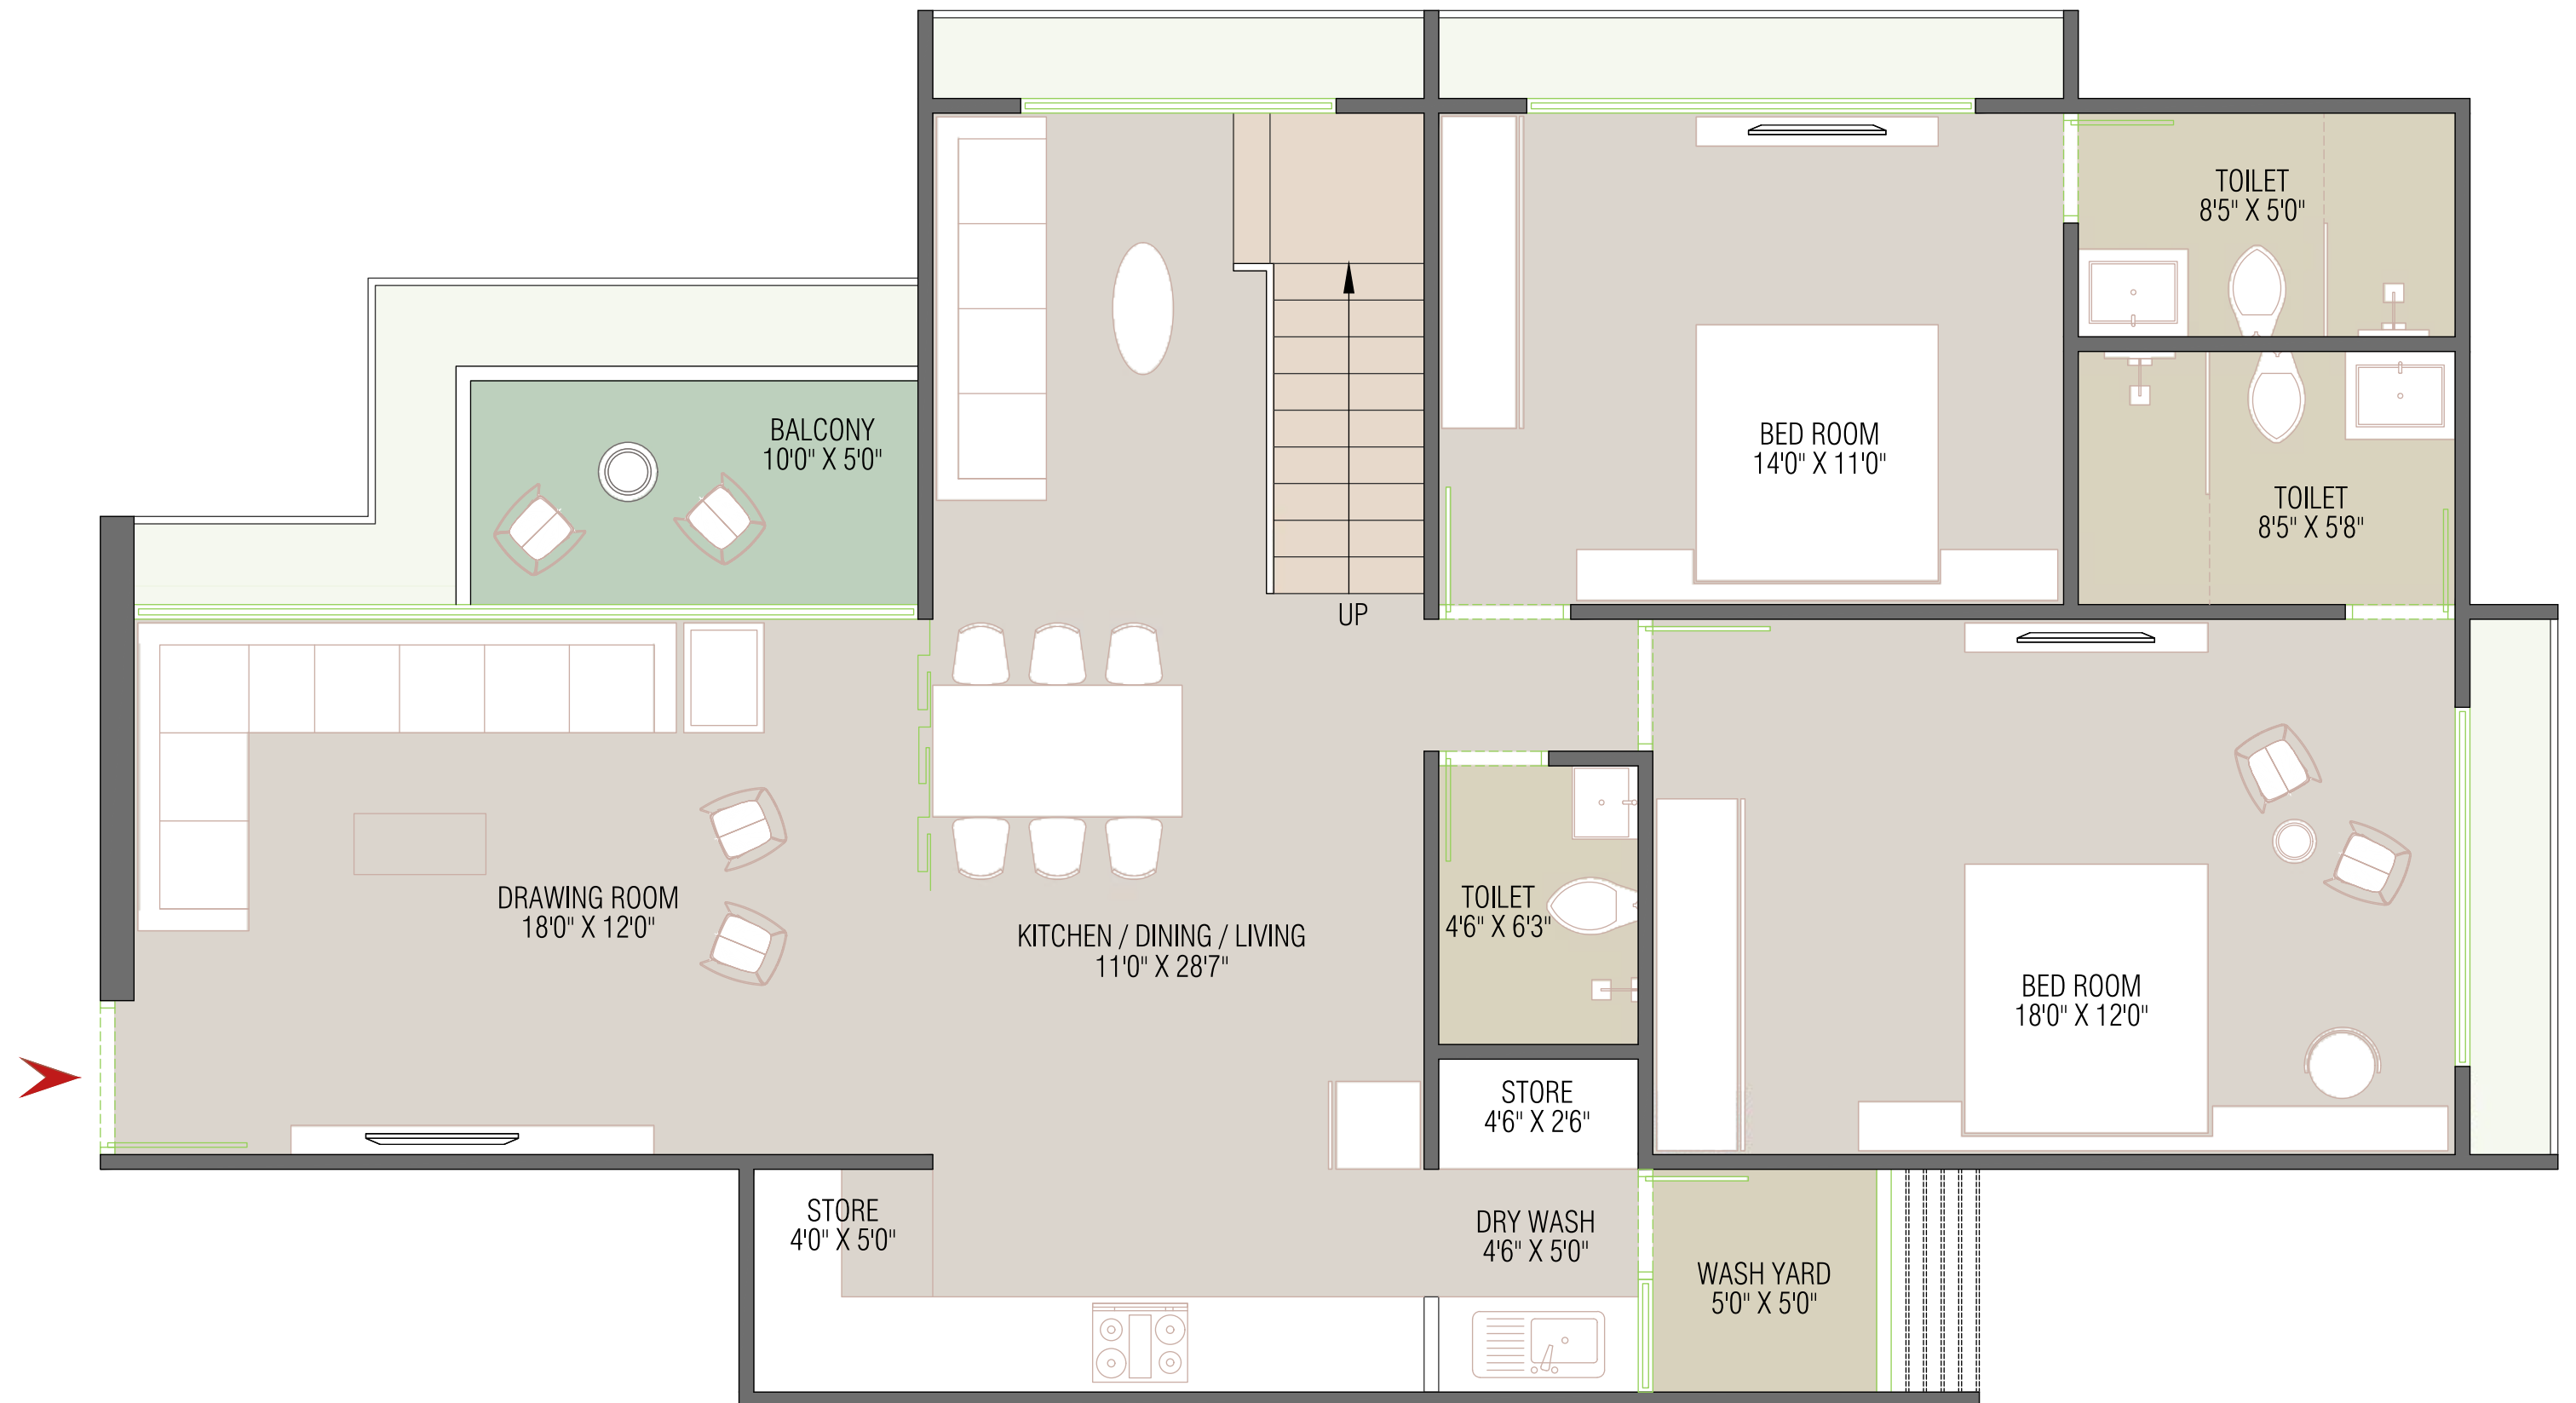

THE
Canvases

3-4-5 BHK LUXURY LIVING

RERA : PR/GJ/AHMEDABAD/SANAND/AUDA/MAA09626/311221 / WWW.GUJRERA.GUJARAT.GOV.IN

GROUND FLOOR

3 BHK UNIT PLAN

4 BHK UNIT PLAN

4 BHK PENTHOUSE (13TH FLOOR)

4 BHK PENTHOUSE (14TH FLOOR)

5 BHK PENTHOUSE (13TH FLOOR)

5 BHK PENTHOUSE (14TH FLOOR)