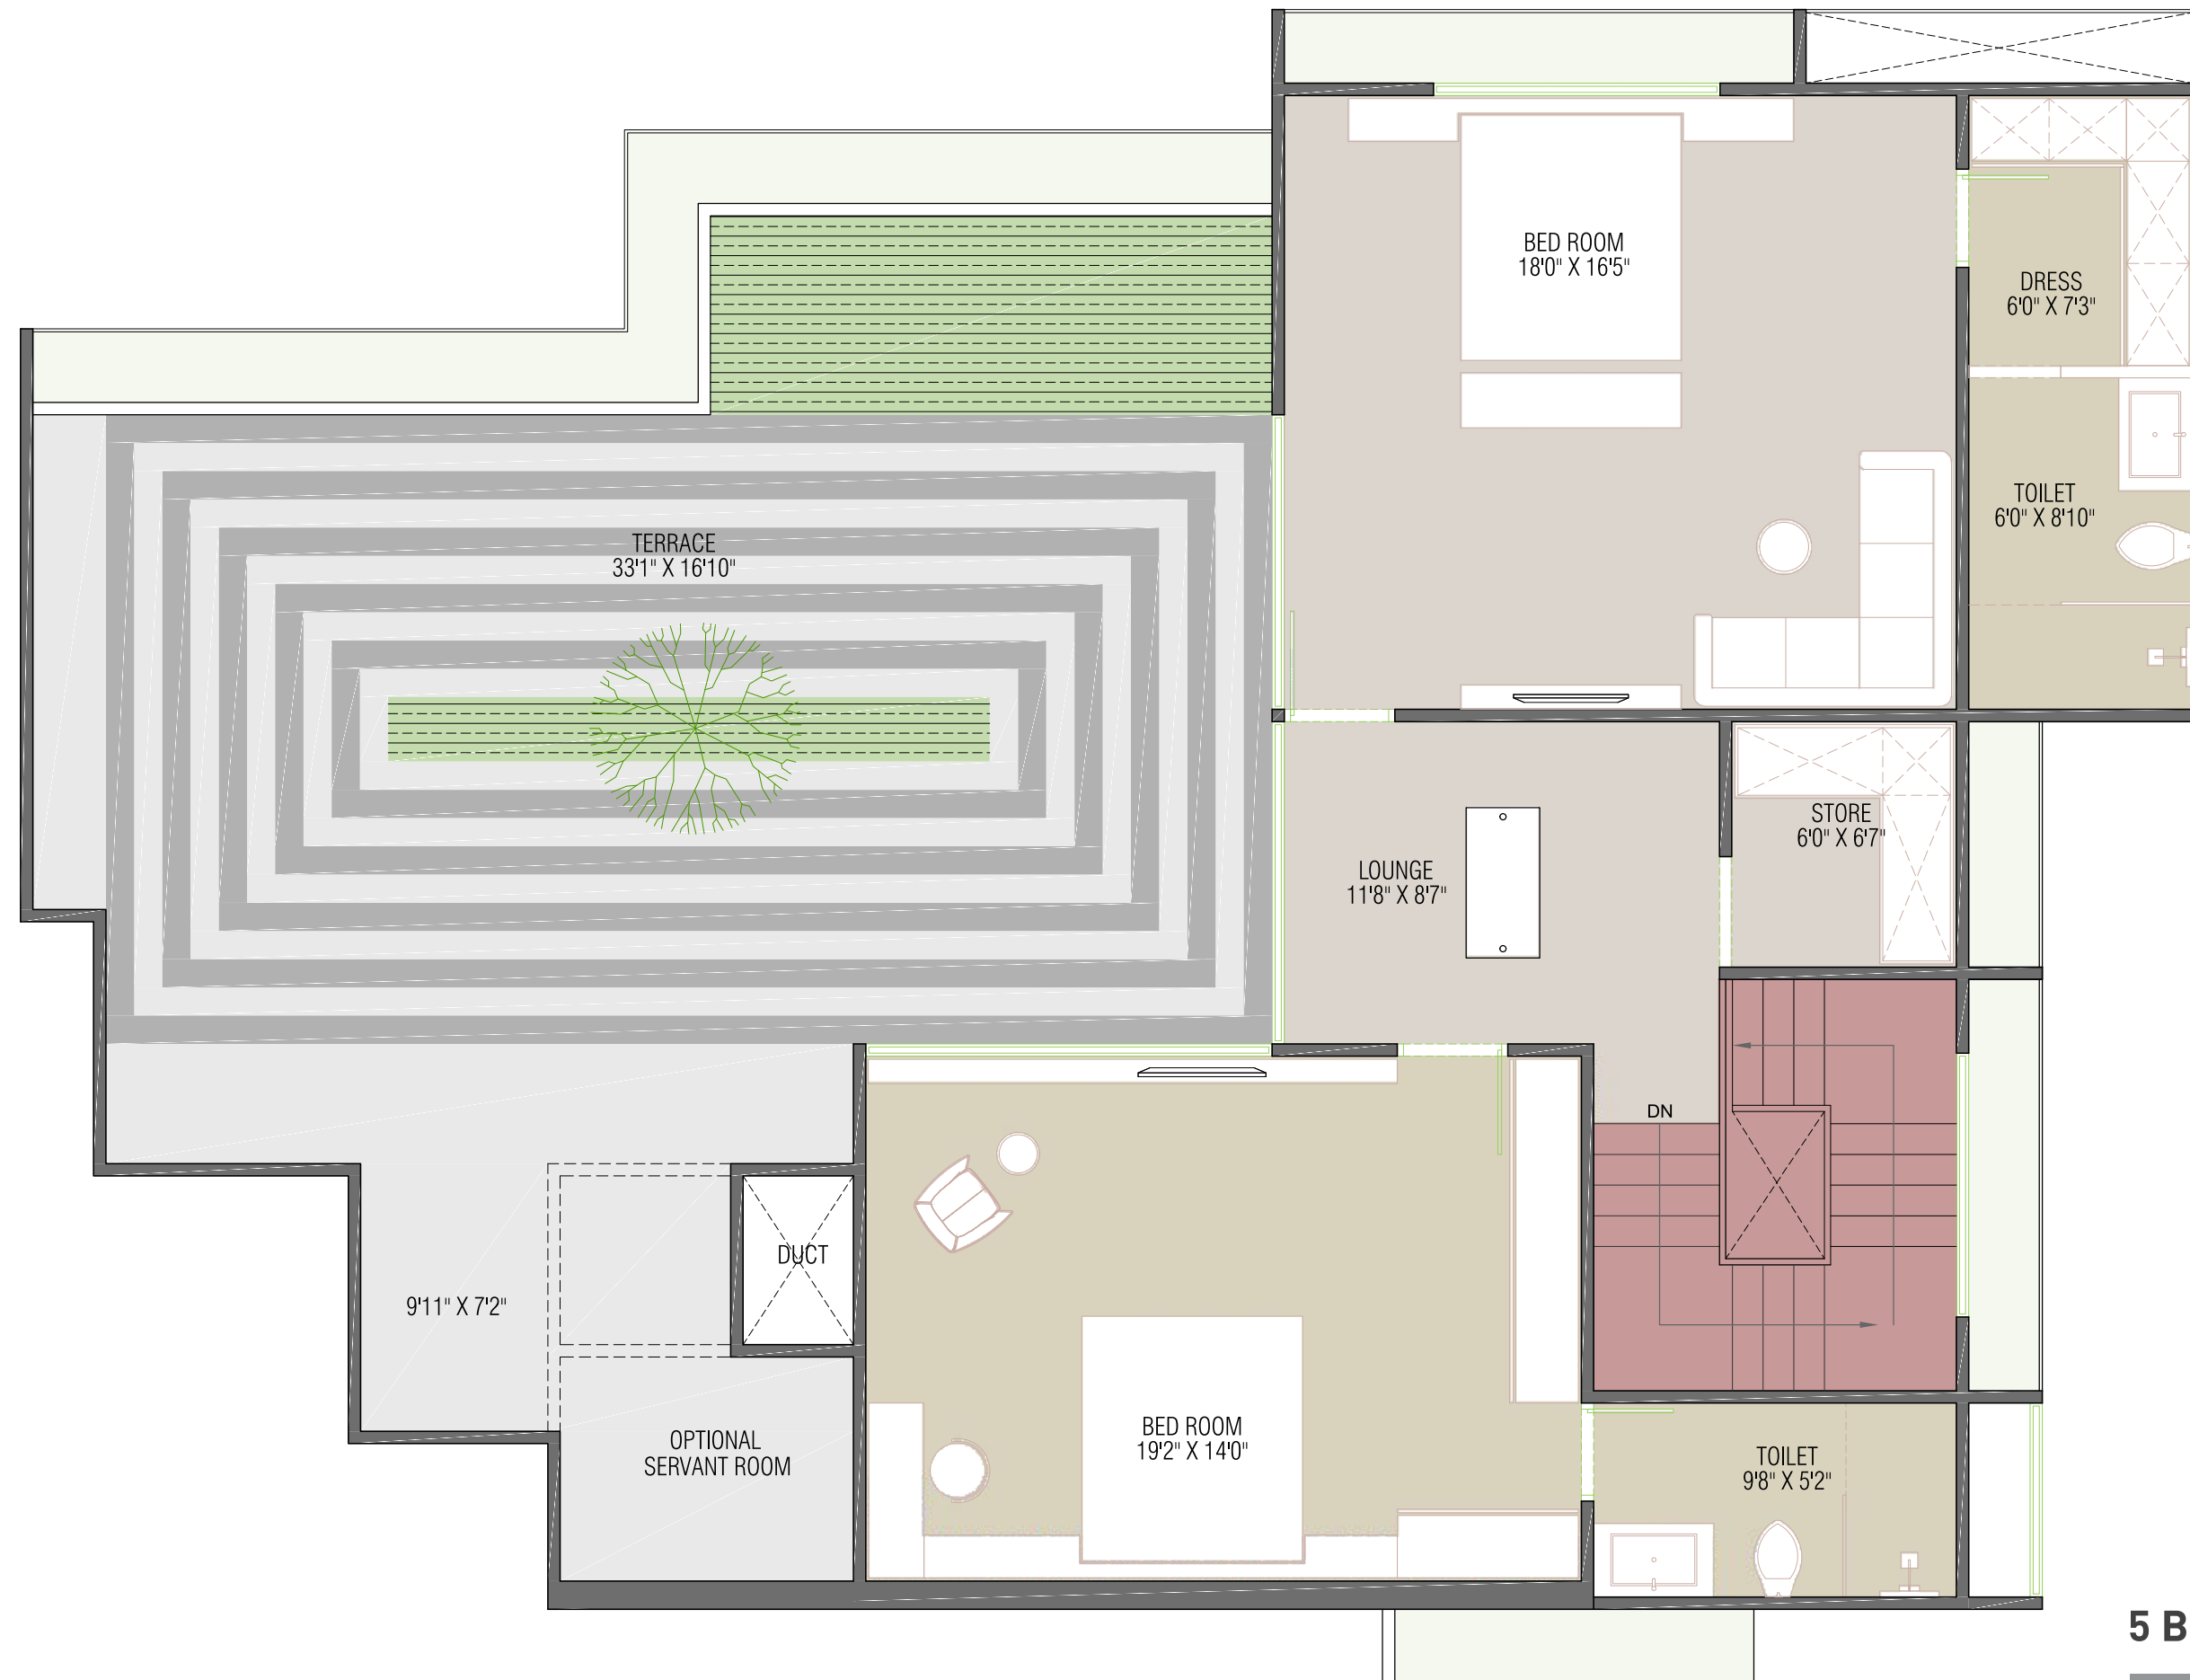

THE
Canvases

3-4-5 BHK LUXURY LIVING

RERA : PR/GJ/AHMEDABAD/SANAND/AUDA/MAA09626/311221 / WWW.GUJRERA.GUJARAT.GOV.IN

GROUND FLOOR

3 BHK UNIT PLAN

4 BHK UNIT PLAN

4 BHK PENTHOUSE (13TH FLOOR)

4 BHK PENTHOUSE (14TH FLOOR)

5 BHK PENTHOUSE (13TH FLOOR)

5 BHK PENTHOUSE (14TH FLOOR)