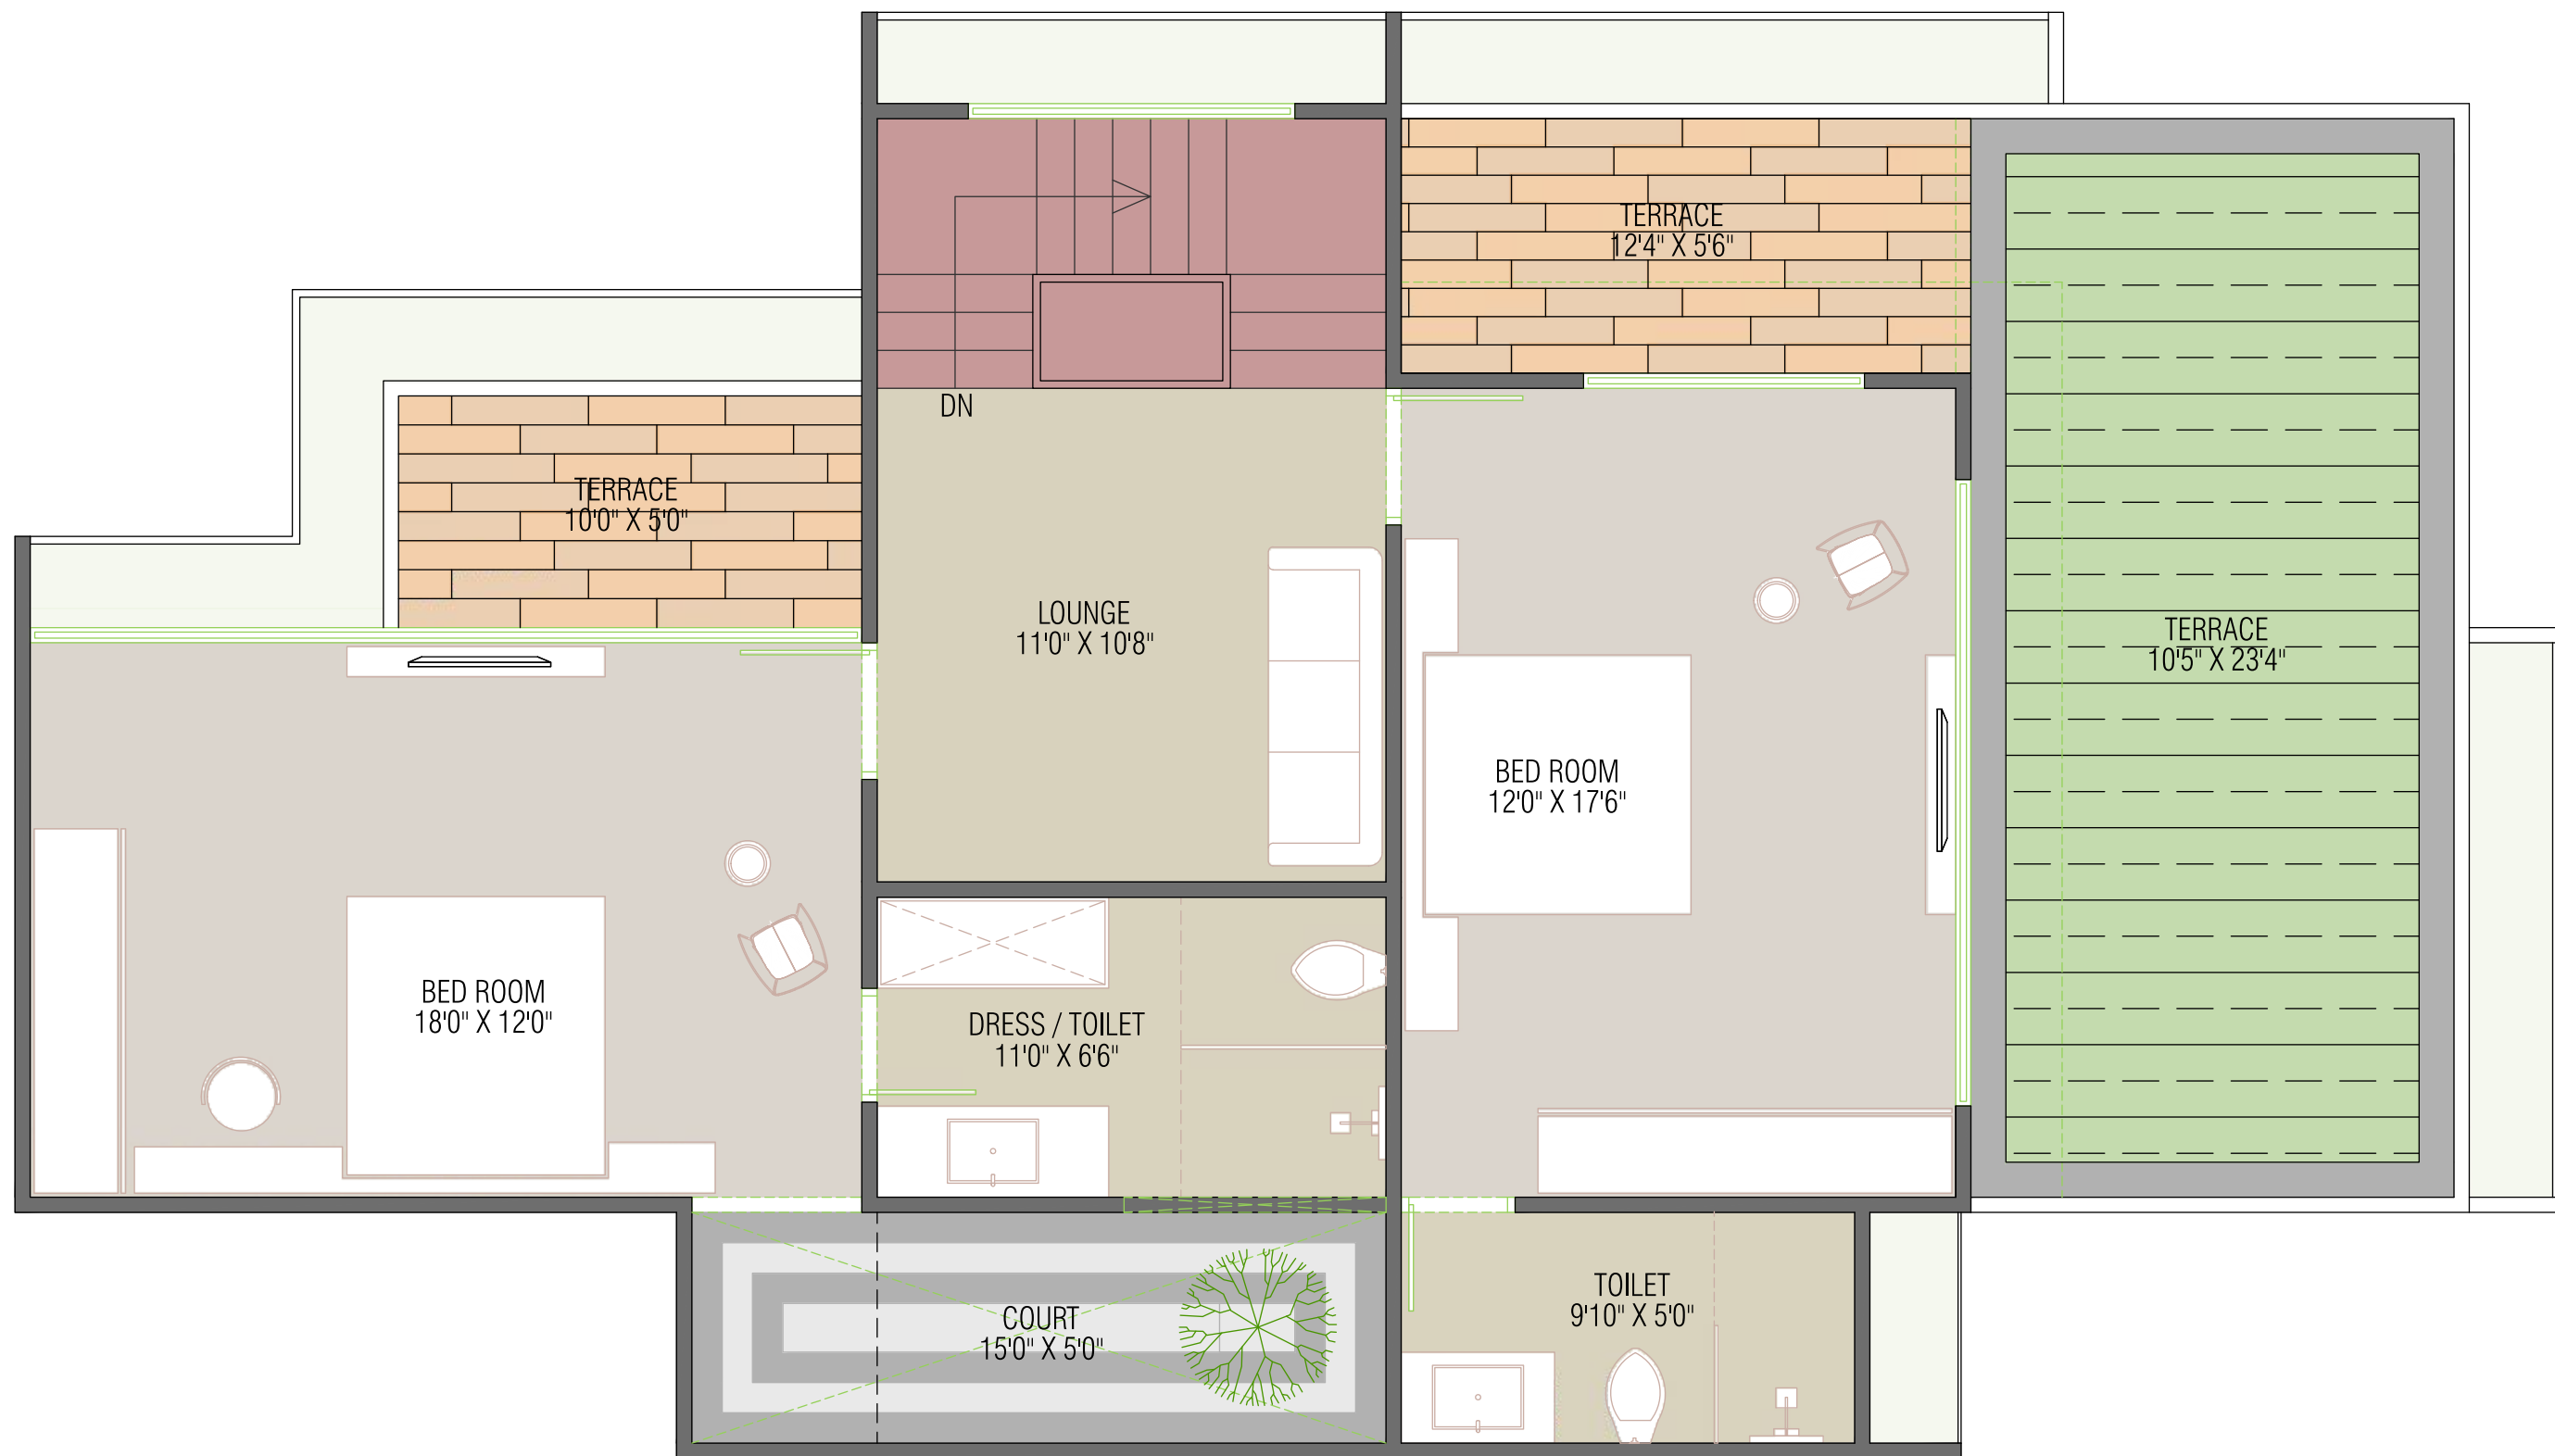

THE
Canvases

3-4-5 BHK LUXURY LIVING

RERA : PR/GJ/AHMEDABAD/SANAND/AUDA/MAA09626/311221 / WWW.GUJRERA.GUJARAT.GOV.IN

GROUND FLOOR

3 BHK UNIT PLAN

4 BHK UNIT PLAN

4 BHK PENTHOUSE (13TH FLOOR)

4 BHK PENTHOUSE (14TH FLOOR)

5 BHK PENTHOUSE (13TH FLOOR)

5 BHK PENTHOUSE (14TH FLOOR)