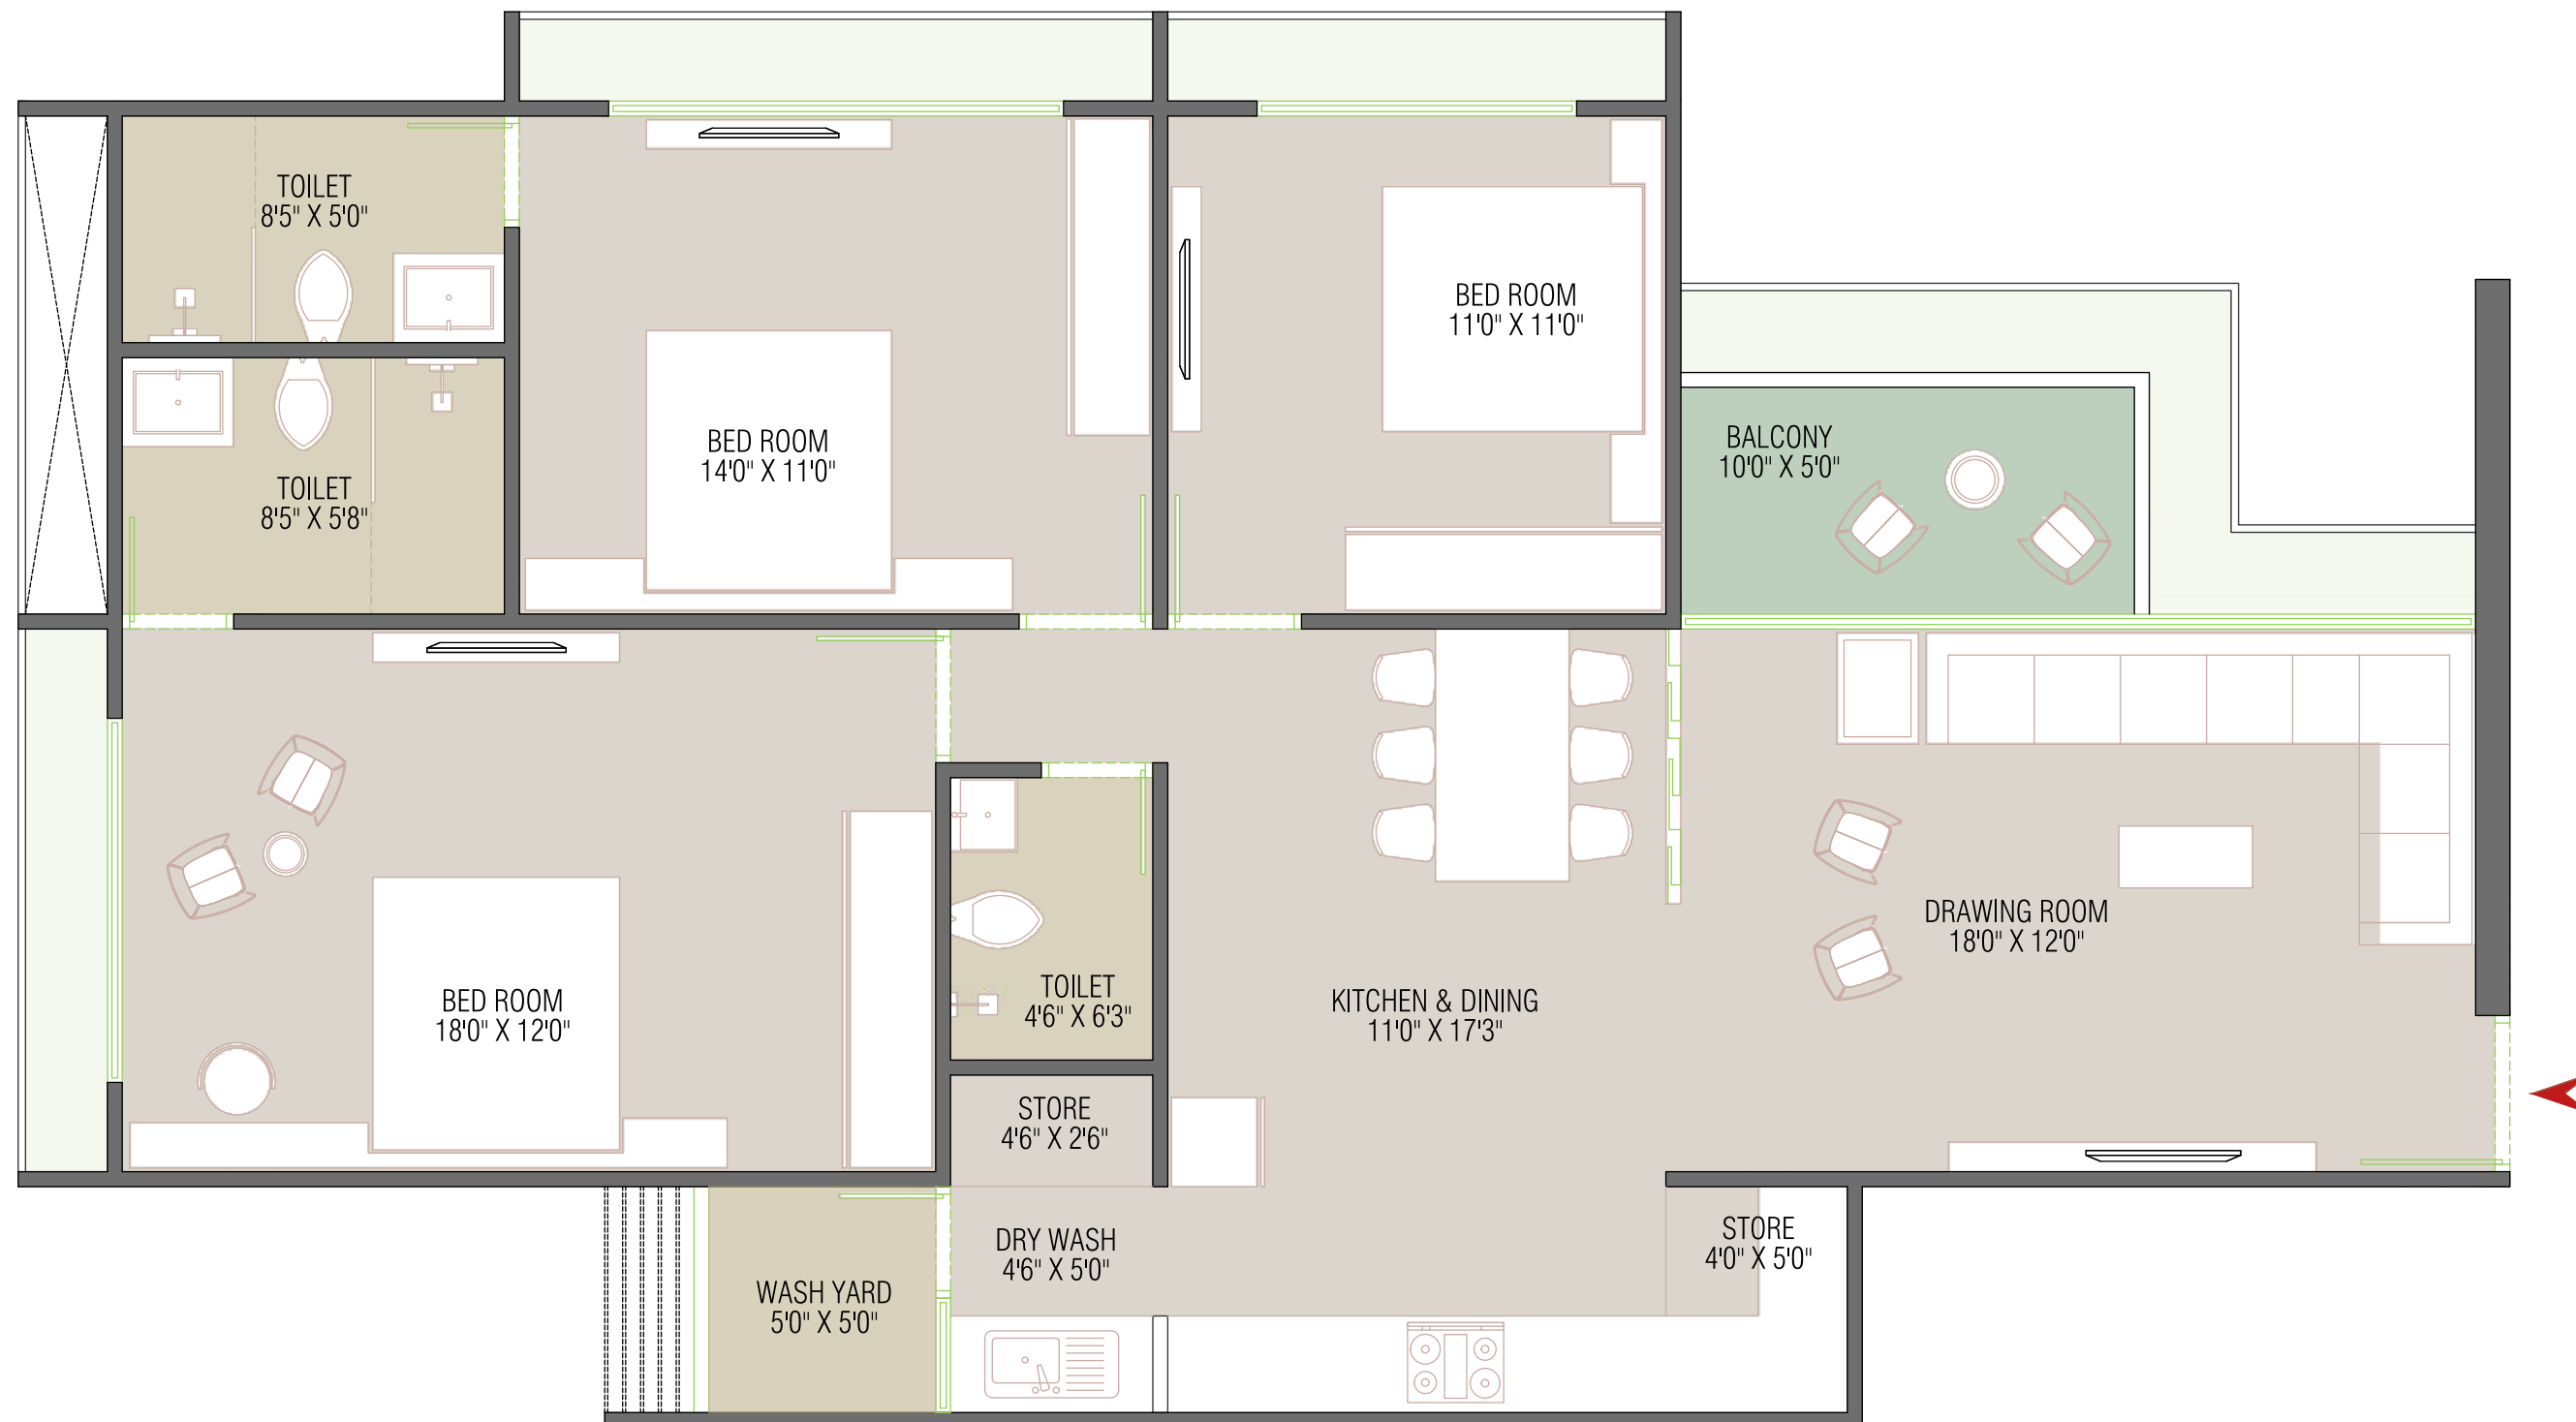

THE
Canvases

3-4-5 BHK LUXURY LIVING

RERA : PR/GJ/AHMEDABAD/SANAND/AUDA/MAA09626/311221 / WWW.GUJRERA.GUJARAT.GOV.IN

GROUND FLOOR

3 BHK UNIT PLAN

4 BHK UNIT PLAN

4 BHK PENTHOUSE (13TH FLOOR)

4 BHK PENTHOUSE (14TH FLOOR)

5 BHK PENTHOUSE (13TH FLOOR)

5 BHK PENTHOUSE (14TH FLOOR)